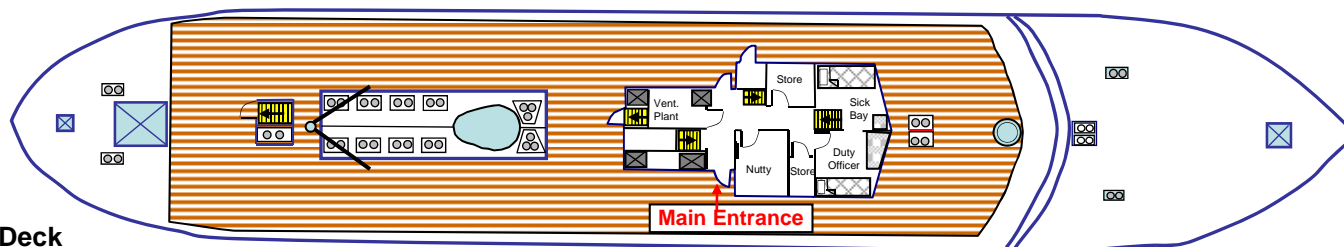

Lower Deck

Lord Amory (Ex Algol)	
L.O.A.	46m
Beam	8m
Draught	3.5m
Air Draft	15m
Displacement	250 tonnes

Main Deck

Address	
H.Q.T.S Lord Amory	
Dollar Bay	
631 Manchester Road	
West India Docks	
London E14 9NU	
Tel: 020 7987 1757	

Upper Deck

Upper Deck

Main Deck

Lower Deck

LORD AMORY