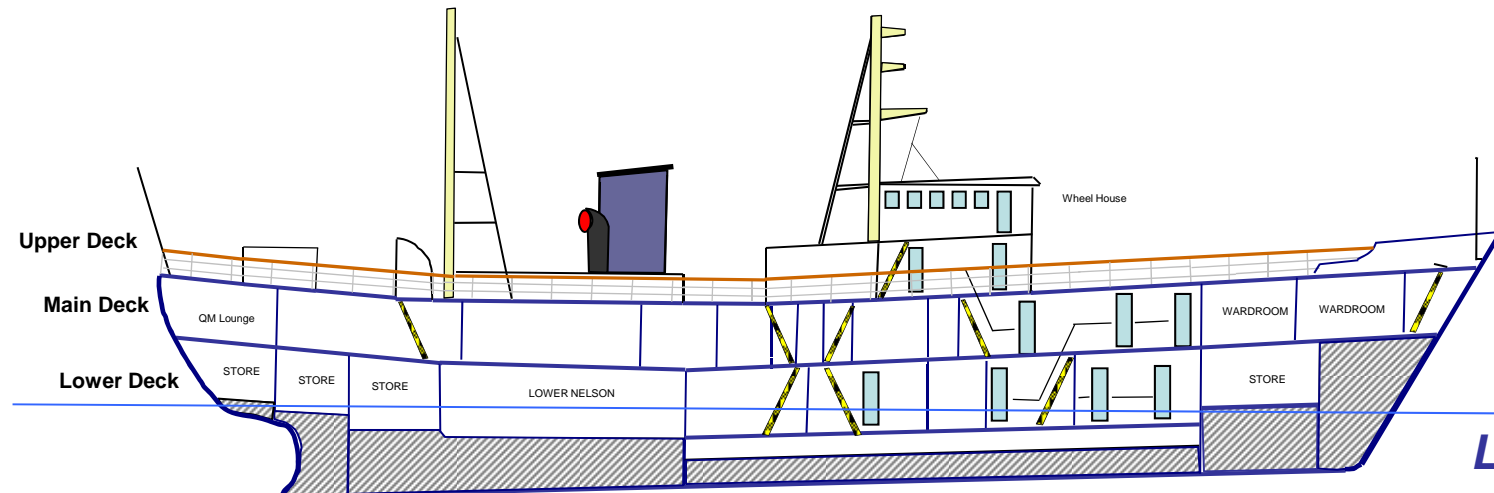

Lower Deck

Lord Amory (Ex Algol)	
L.O.A.	46m
Beam	8m
Draught	3.5m
Air Draft	15m
Displacement	250 tonnes

Main Deck

Address	
H.Q.T.S Lord Amory	
Dollar Bay	
631 Manchester Road	
West India Docks	
London E14 9NU	
Tel: 020 7987 1757	

Upper Deck

Upper Deck

Main Deck

Lower Deck

LORD AMORY