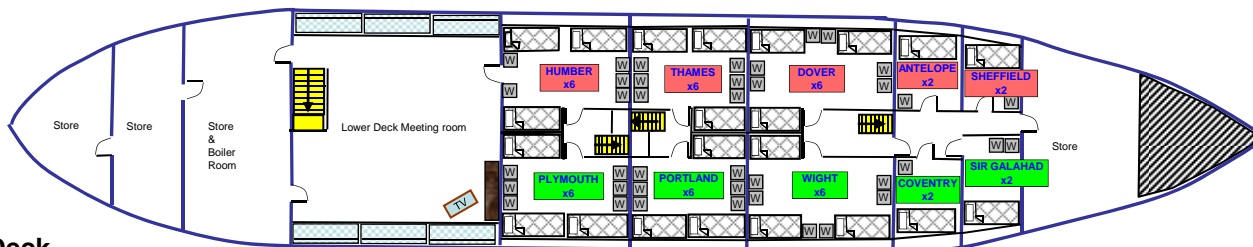

Lower Deck

Lord Amory (Ex Algol)	
L.O.A.	46m
Beam	8m
Draught	3.5m
Air Draft	15m
Displacement	250 tonnes

Main Deck

Address	
H.Q.T.S Lord Amory	
Dollar Bay	
631 Manchester Road	
West India Docks	
London E14 9NU	
Tel: 020 7987 1757	

Upper Deck

Upper Deck

Main Deck

Lower Deck

LORD AMORY