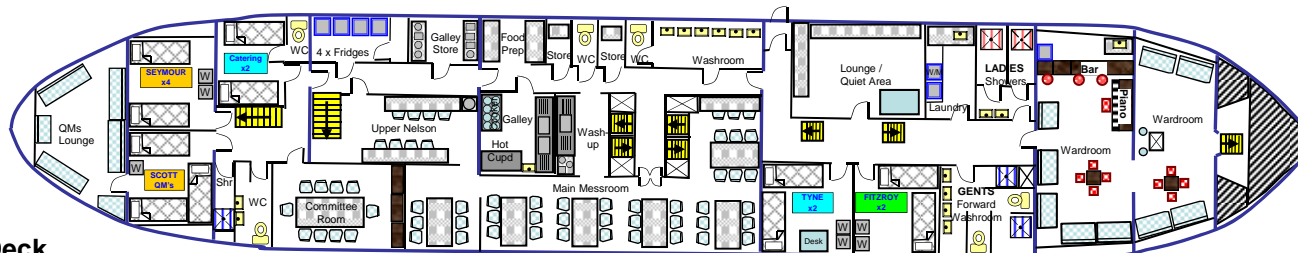

Lower Deck

Lord Amory (Ex Algol)	
L.O.A.	46m
Beam	8m
Draught	3.5m
Air Draft	15m
Displacement	250 tonnes

Main Deck

Address	
H.Q.T.S Lord Amory	
Dollar Bay	
631 Manchester Road	
West India Docks	
London E14 9NU	
Tel: 020 7987 1757	

Upper Deck

Upper Deck

Main Deck

Lower Deck

LORD AMORY